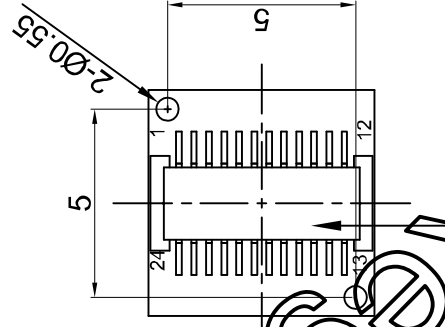

TOP VIEW

SIDE VIEW

BOTTOM VIEW

Optical Lens Specification:
 Focusing Range 30cm to Infinity
 Focal Length 2.53mm
 F Number 2.8
 Fov(D) 60°
 TV Distortion <1%

PIN NO	NAME	PIN NO	NAME
1	NC	13	MCLK
2	AGND	14	D8
3	SDA	15	DGND
4	AVDD(2.8V)	16	D7
5	SCL	17	PCLK
6	RESET	18	D6
7	VSYNC	19	D2
8	PWDN	20	D5
9	HSYNC	21	D3
10	DVDD(1.8V)	22	D4
11	DOVDD(2.8V)	23	NC
12	D9	24	NC

NO	ITEM	Q'TY	DESCRIPTION
1	PCB	1	
2	TAKING LENS	1	三花牌 3.0MM
3	Sensor	1	OV7670
4	Connector	1	AXK824145

DWG NO:			
SHEET	1OF1	REV	1.1
SCALE	3:1	UNIT	MM

advert:
 basic tolerance: ±0.15mm
 label have ""is emphasis dimension

Note:# Image direction register use default settings.
 Output format: YUV output

Customer Approval	
Check	Approval

NO	Description of revision	Revised	Date				
1	Change layout base on R1.0	R1.1	2009-7-13				
2					DRAWER	DATE	PRODUCT NAME :
3					CHECK	DATE	Customer
4					APPR	DATE	