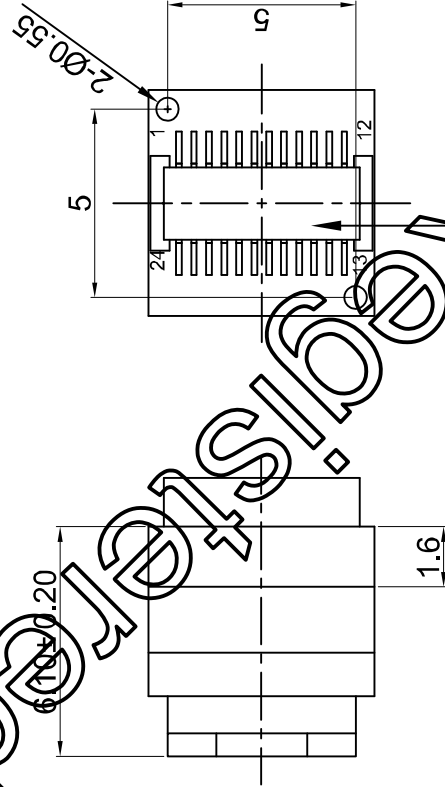

TOP VIEW

SIDE VIEW

BOTTOM VIEW

Optical Lens Specification:
 Focusing Range 30cm to Infinity
 Focal Length 2.53mm
 F Number 2.8
 Fov(D) 60°
 TV Distortion <1%

PIN NO	NAME	PIN NO	NAME
1	NC	13	MCLK
2	AGND	14	D8
3	SDA	15	DGND
4	AVDD(2.8V)	16	D7
5	SCL	17	PCLK
6	RESET	18	D6
7	VSYNC	19	D2
8	PWDN	20	D5
9	HSYNC	21	D3
10	DVDD(1.8V)	22	D4
11	DOVDD(2.8V)	23	NC
12	D9	24	NC

NO	ITEM	Q'TY	DESCRIPTION
1	PCB	1	
2	TAKING LENS	1	三花牌 3.0MM
3	Sensor	1	OV7670
4	Connector	1	AXK824145

DWG NO:			
SHEET	1OF1	REV	1.1
SCALE	3:1	UNIT	MM

advert:
 basic tolerance: ±0.15mm
 label have ""is emphasis dimension

Note:# Image direction register use default settings.
 Output format: YUV output

Customer Approval	
Check	Approval

NO	Description of revision	Revised	Date				
1	Change layout base on R1.0	R1.1	2009-7-13				
2					DRAWER	DATE	PRODUCT NAME :
3					CHECK	DATE	Customer
4					APPR	DATE	