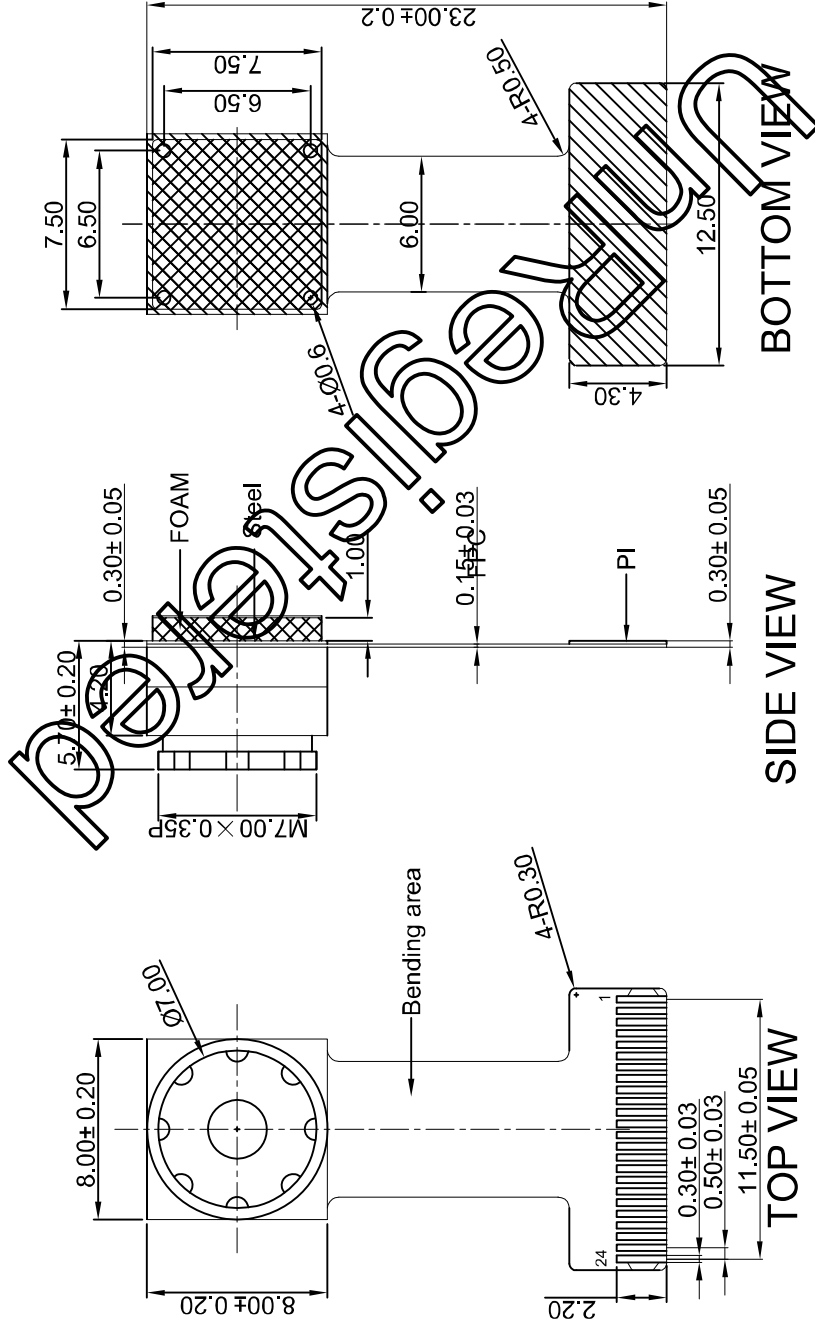

Optical Lens Specification:
 Focusing Range 60cm to Infinity
 Focal Length 4.07mm
 F Number 2.8
 Fov(D) 64.6°
 TV Distortion <1%

PIN NO	NAME	PIN NO	NAME
1	NC	13	MCLK
2	AGND	14	D8
3	SDA	15	DGND
4	AVDD(2.8V)	16	D7
5	SCL	17	PCLK
6	RESET	18	D6
7	VSYNC	19	D2
8	PWDN	20	D5
9	HSYNC	21	D3
10	DVDD(1.8)	22	D4
11	DOVDD(2.8V)	23	D1
12	D9	24	D0

NO	ITEM	Q.TY	DESCRIPTION
1	PI	1	
2	Steel	1	
3	FPC	1	
4	FOAM(双面背胶)	1	7.5*7.5*1.0
5	Sensor	1	OV7725
6	Test Connector	1	00 6238 024 010 800

DWG NO:

SHEET	1OF1	REV	1.0
SCALE	3:1	UNIT	MM

advert:
 basic tolerance: ±0.15mm
 label have "*"is emphasis dimension

Note:# Image direction register use default settings.
 Output format: YUV output

Customer Approval	
Check	Approval

NO	Description of revision	Revised	Date	SANM TECHNOLOGY CO.,LTD		
1						
2				DRAWER	DATE	PRODUCT NAME :
3				CHECK	DATE	Customer
4				APPR	DATE	